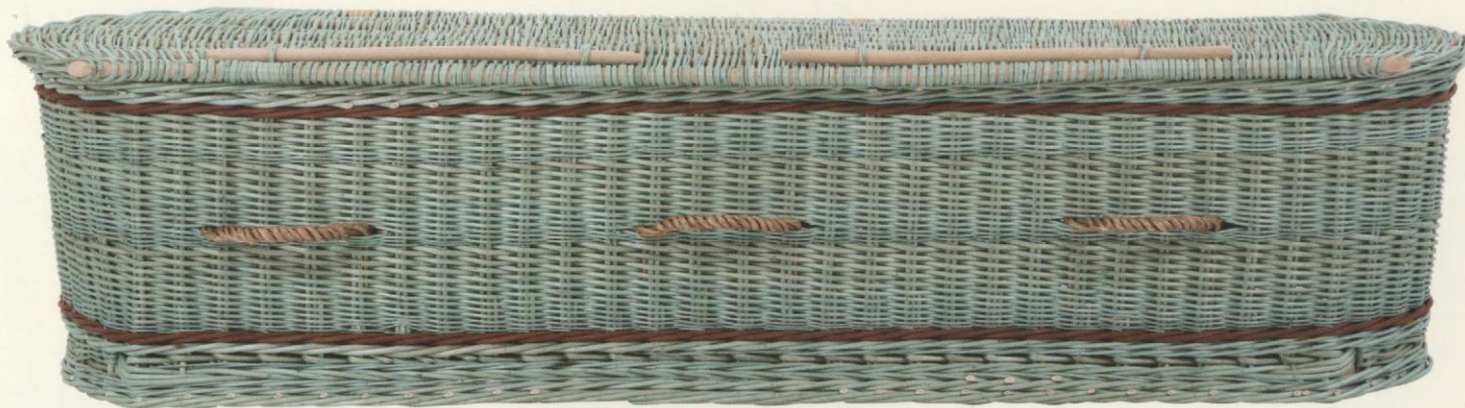

Coloured coffins

Available in traditional or curved end and in the following colours: Yellow, orange, pink, red, purple, royal blue, turquoise and green. Please refer to page 5 of the Somerset Willow Companies coffin brochure for a list of band and handle colours.